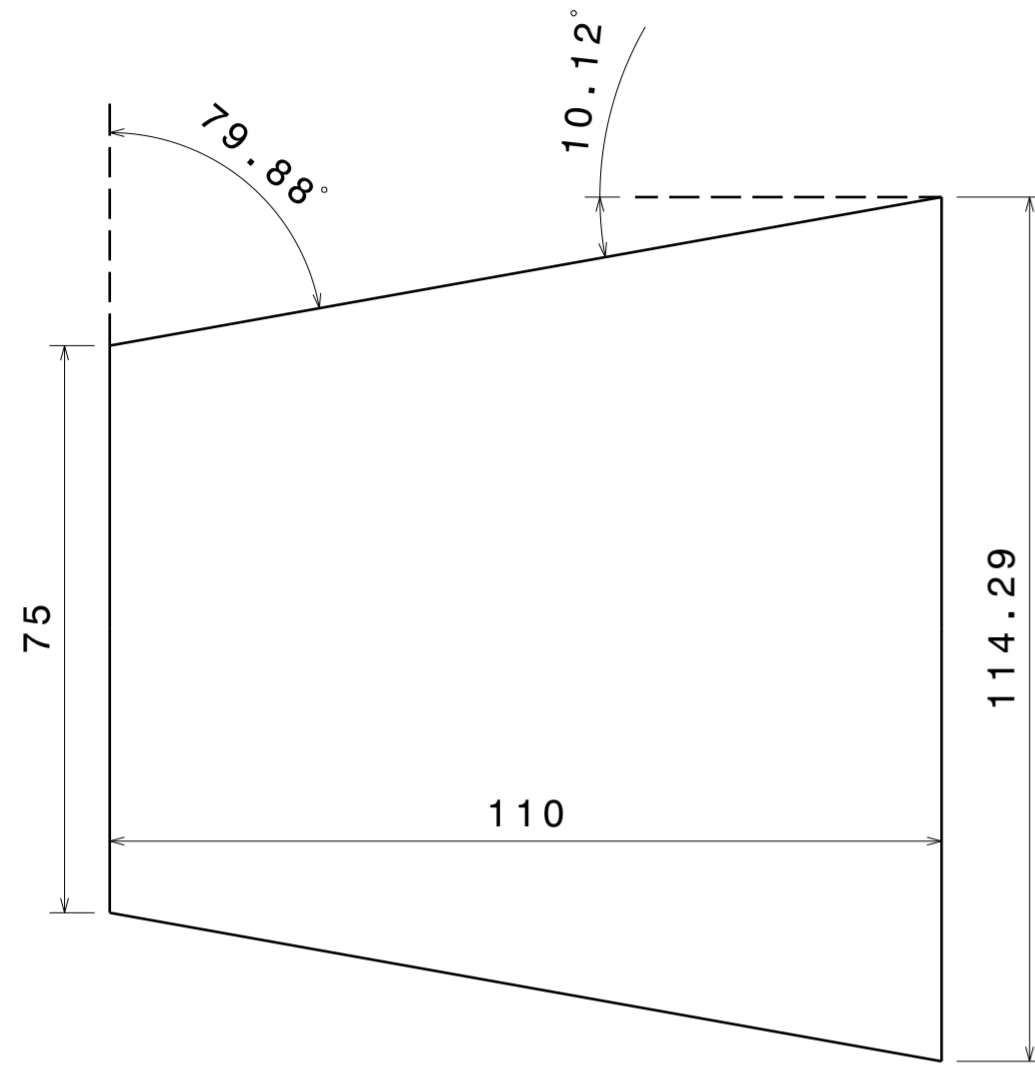

# Big Mirror

# Small Mirror

Front view  
Scale: 1:1

Front view  
Scale: 1:1

Perspective View

Perspective View

Stereo Enhancing Googles V3\_2

Mirrors Drawing

Design By Melinda Green